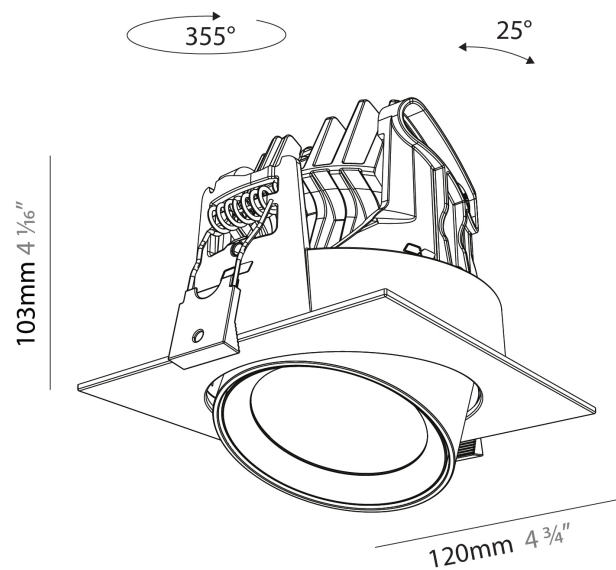

PHYSICAL

Shape: Cylinder
Diameter (mm): 120
Diameter (in): 4 3/4
Length (mm): 120
Length (in): 4 3/4
Height (mm): 105
Height (in): 4 1/8
Min. Recessing Depth (mm): 120
Min. Recessing Depth (in): 4 3/4
Light Distribution: Adjustable / Direct
Weight (kg): 0.665
Diffuser: Lens Pack - No Lens / Opal / Linear Spread Lens / Honeycomb / Spread Lens
Fixture Finish: SSR / BKV / CWI / CRY / HAB / UFT / ITA / RUA / FTG / MYG / LOD / PUS / FRO / FUP / KIA / POP / BLS / SPG / MEY / GOH / GUM / CHC / COM / ABZ / JAG / OBR / MOS / ROR
Fixture Material: Aluminum
Cut-out Measurements: Dia. 112mm / 4 7/16"

ELECTRICAL

Lamp Type: LED (Zhaga Standard)
Input Wattage (W): 27.3
Total Output Wattage (W): 24.5
Dimming: Tri-Mode (Non-Dimming and Phase Dimming (120Vac only) and 0-10V Dimming)
Driver Included: Yes
Driver Location: Recessed Housing
Driver Type: Constant Current - Universal
Driver Class: Class 2
Input Voltage (V): 120 - 277
Constant Current (MA): 700

LED

Color Temperature (°K): 2700 / 3000 / 3500 / 4000
Max. Delivered Lumen (lm): 2434 / 2534 / 2643 / 2768
Nominal Lumen (lm): 2788 / 2903 / 3027 / 3170
CRI: >90 CRI
Lamp Life (hrs): 50000

OPTICAL

Reflector°: 20 / 32 / 54
Adjustability: Rotational 350° / Tilt 25°

RATINGS AND CERTIFICATIONS

Certified By: CSA Certified to UL and CSA Standards
IP rating: IP20